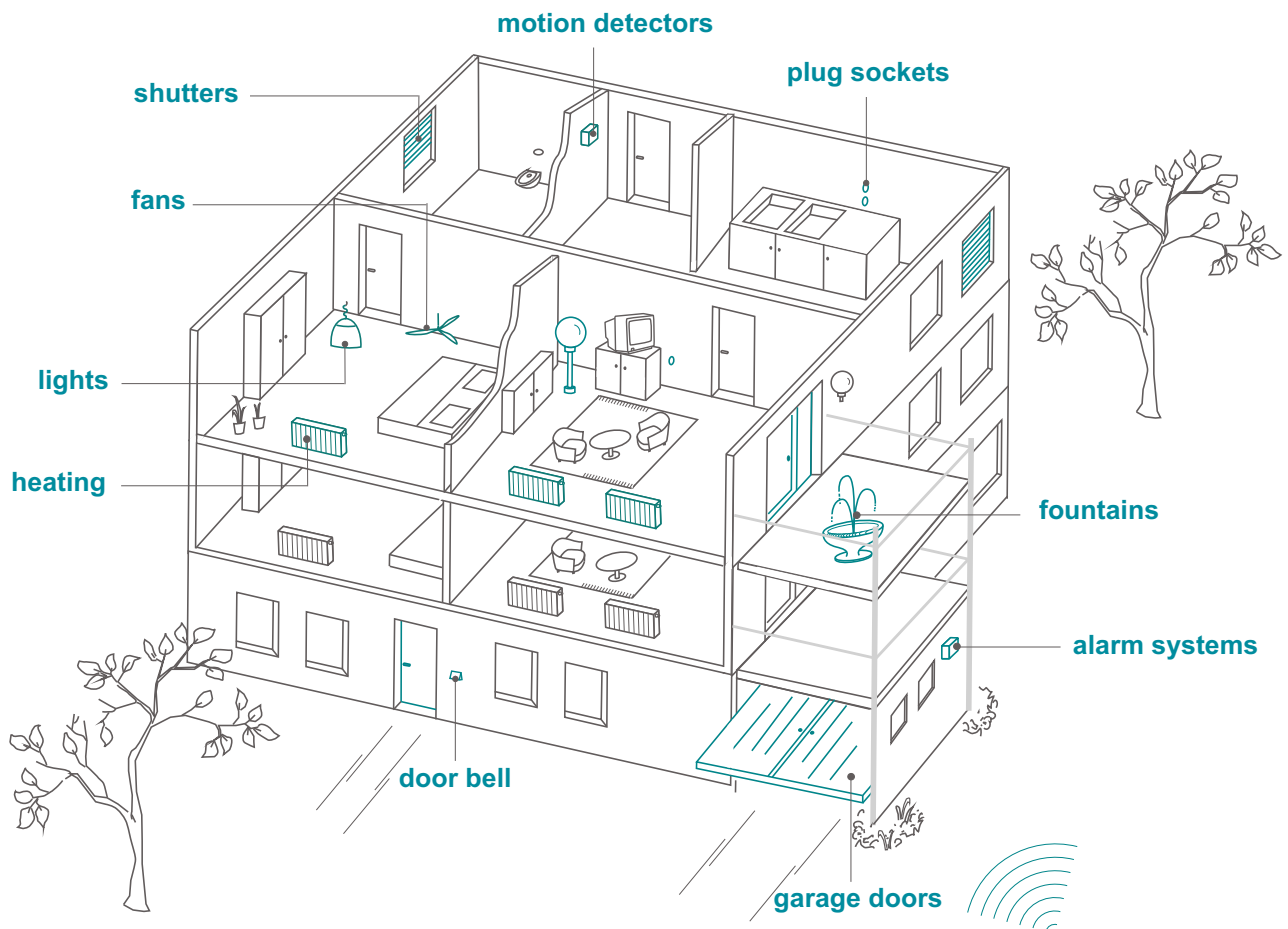

Transmit

Receive

Decode

Control

ELDAT 

Wireless Applications Around the House

Easywave 

When Is Your House Radio Controlled?

Modernizing – Made Simple and Economical - with Radio Control

- ❖ Connect, screw on, stick on – in only 15 minutes. No need to cut channels into walls, no dirt, no wallpapering or paintwork – nor 5 days of work.
- ❖ Various extensions and changes possible at any time. The installation adapts to your needs and desires.
- ❖ Save energy costs by reducing stand-by consumptions and by switching consumers on and off individually and only when needed.

Smart Radio Solutions for Convenience.

- No cable installation, no dirt, no renovation work.
- Comfortable switching at the push of a button from every position.
- Extendable as desired, easy implementation of additional devices.
- Additional security using centralized OFF-command when leaving the house.
- Comfort at night switching the light with a button mounted on your bed.
- More quality of life by flexibility all over the house
- Simply save energy - conveniently by wireless control.
- Simple, economical, cross-functional, reliable – made in Germany.
- Simple integration, reliable transmission, variable fields of application, simply energy efficient